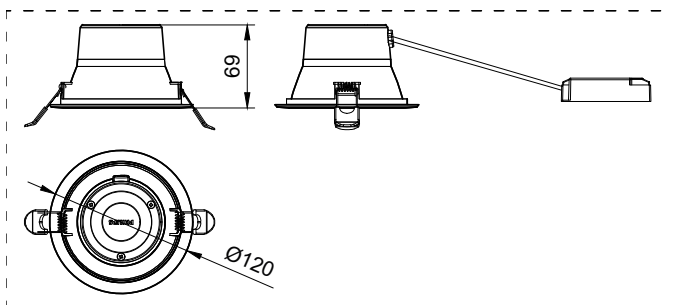

Color Rendering index - CRI	80, 90
Risk Group	RG1
Beam angle	4inch - WH reflector - 78degree 6inch - WH reflector - 82degree 8inch - WH reflector - 83degree 4/6/8inch - Aluminizing reflector - 60degree
Reflector material	WH: Plastic AL: Aluminum coated
Optic	White (WH) UGR 23-26 (NOC) based on lumen output. Aluminizing (AL) UGR<19 (OC)
Protection Class IEC61140	Class II
Mechanical impact protection	IK03
Ingress protection	IP20 / IP54 (light exit window)
Overall diameter	4inch: D100 6inch: D150 8inch: D200
Overall height	4inch: 69mm 6inch: 82mm 8inch: 105mm
UGR	AL coating reflector: UGR19 WH reflector: UGR 23-26
Installation	recessed Fixation by means of spring fasteners

Dimensional drawing