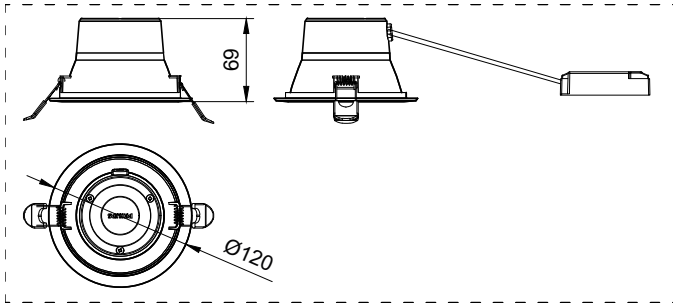

Dimensional drawing