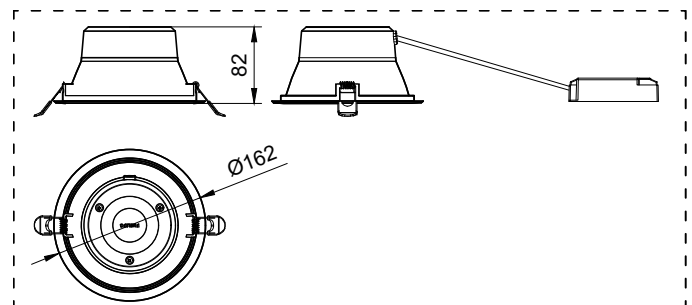

Color Rendering index - CRI	80, 90
Risk Group	RG1
Beam angle	4inch - WH reflector - 78degree 6inch - WH reflector - 82degree 8inch - WH reflector - 83degree 4/6/8inch - Aluminizing reflector - 60degree
Reflector material	WH: Plastic AL: Aluminum coated
Optic	White (WH) UGR 23-26 (NOC) based on lumen output. Aluminizing (AL) UGR<19 (OC)
Protection Class IEC61140	Class II
Mechanical impact protection	IK03
Ingress protection	IP20 / IP54 (light exit window)
Overall diameter	4inch: D100 6inch: D150 8inch: D200
Overall height	4inch: 69mm 6inch: 82mm 8inch: 105mm
UGR	AL coating reflector: UGR19 WH reflector: UGR 23-26
Installation	recessed Fixation by means of spring fasteners

Dimensional drawing