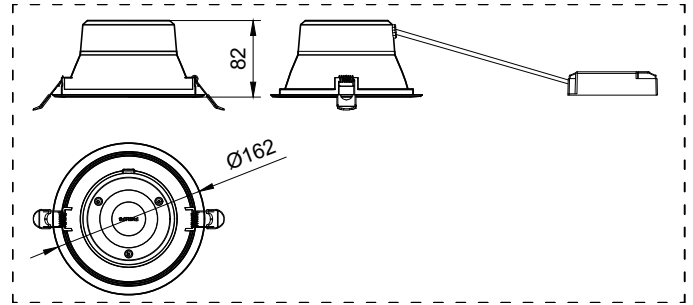

Dimensional drawing