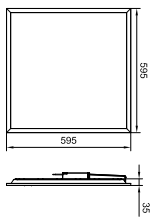

## Mechanical and Housing

Housing Material	Aluminum extruded
Optic material	Polystyrene
Optical cover material	Polystyrene
Housing Color	White RAL 9003
Mounting device	-
Optical cover finish	Diamond
Overall length	595 mm
Overall width	595 mm
Overall height	35 mm
Overall diameter	595 mm
Dimensions (Height x Width x Depth)	35 x 595 x 595 mm
Ingress protection code	IP20/40 [Finger-protected;Wire-protected]
Mech. impact protection code	IK02 [0.2 J standard]
Optical cover type	PS
Net Weight (Piece)	1.700 kg

## Dimensional drawing